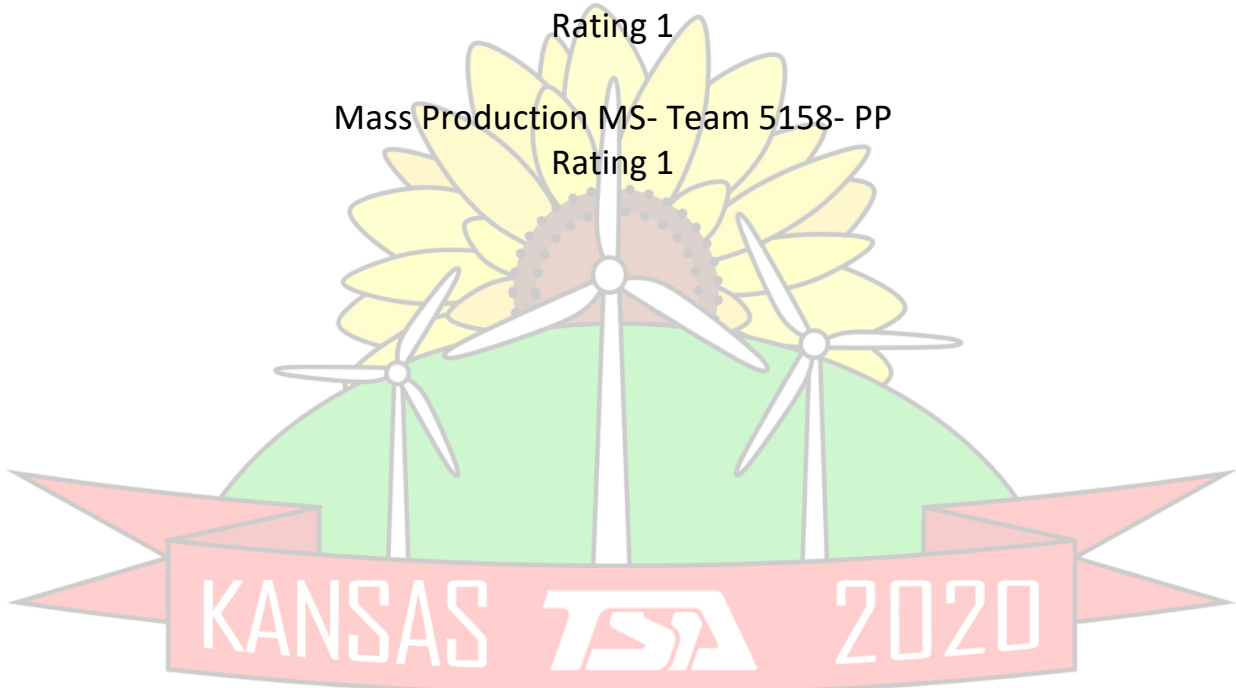

Kansas TSA 2020 Showcase Results

Manufacturing & Transportation Technology

Best in Cluster

Junior Solar Sprint MS- Team 5280- NP-KM

Most Creative Adaptation

Mass Production MS- Team 5158- PP

Entries

Dragster MS- Individual- 5158- WK
Rating 2

Flight MS- Individual- 5158- AS
Rating 2

Junior Solar Sprint MS- Team 5158- LL-AS-AM
Rating 2

Junior Solar Sprint MS- Team 5280- NP-KM
Rating 1

Junior Solar Sprint MS- Team 5280- PB- GB
Rating 2

Mass Production MS- Team 5158- AM- AS
Rating 1

Mass Production MS- Team 5158- PP
Rating 1