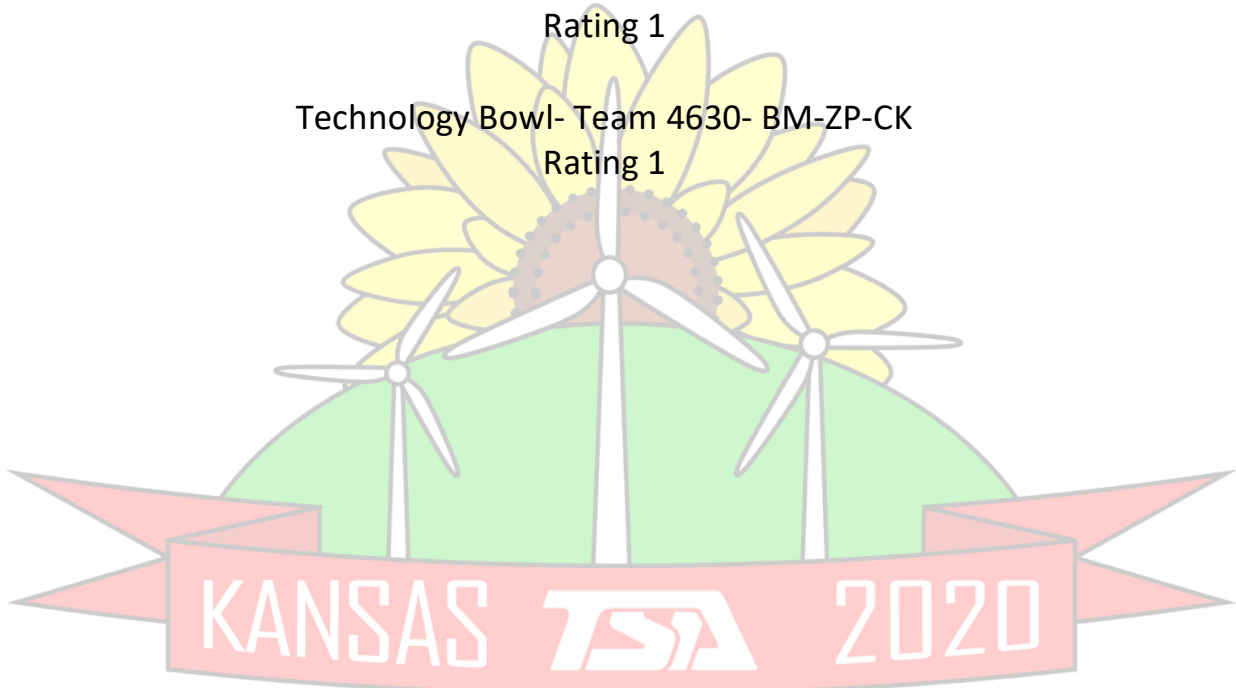

Kansas TSA 2020 Showcase Results

Leadership

Best in Cluster

Prepared Speech MS- Individual 5158- PP

Most Creative Adaptation

Technology Bowl- Team 4630- BM-ZP-CK

Entries

Chapter Team HS- Team 4630- BM-FJ-JS-KK-CK-ZP
Rating 1

Chapter Team MS- Team 5158- PP-TT-CM-CB-MB-QJ
Rating 2

Chapter Team MS- Team 5280- PB-GB-LT-NP-AS
Rating 1

Extemporaneous Speech HS- Individual 1587- AN
Rating 2

Extemporaneous Speech HS- Individual 1587- AV
Rating 1

Prepared Speech MS- Individual 5158- PP
Rating 1

Technology Bowl- Team 4630- BM-ZP-CK
Rating 1